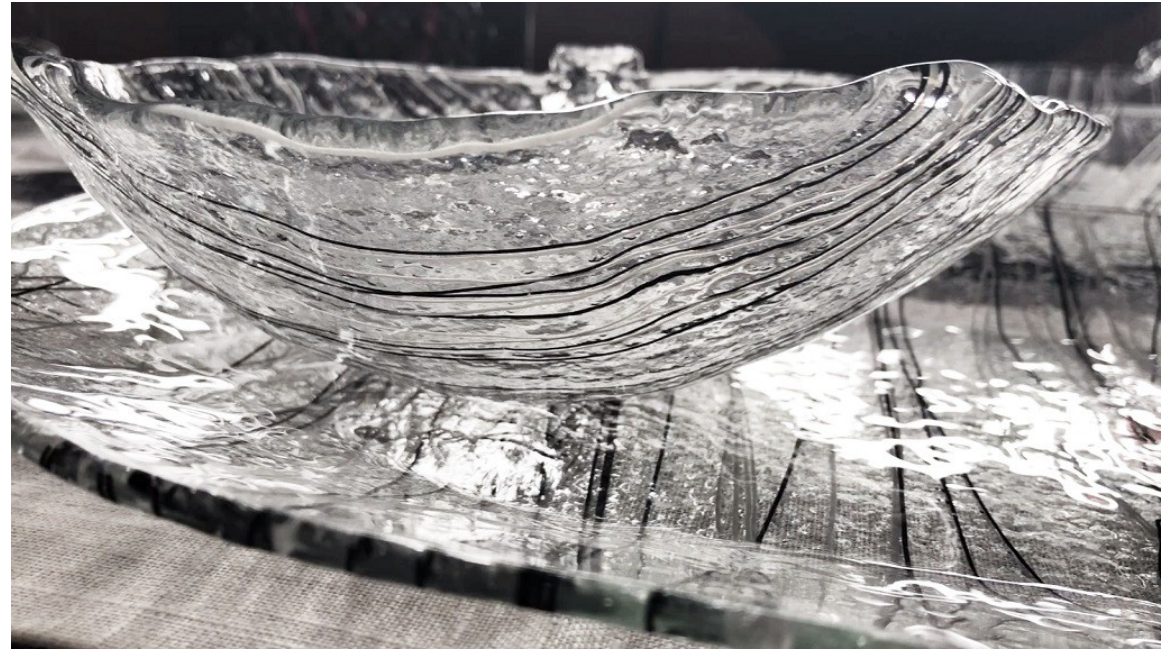

N

Iniziali with gold 24 kt

Charme with silver leaf

Charme with silver leaf

Sushi Tokyo

Total White

Total White

Oriente Bianco with platinum 999,9