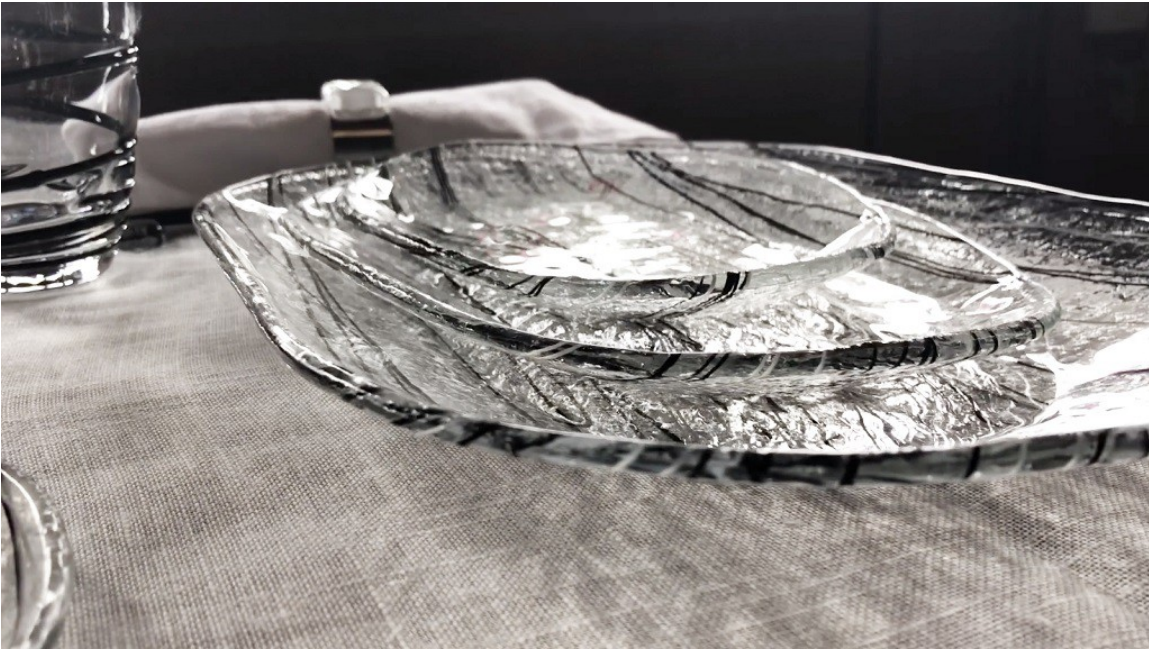

N

Iniziali with gold 24 kt

Charme with silver leaf

Charme with silver leaf

Sushi Tokyo

Total White

Total White

Oriente Bianco with platinum 999,9